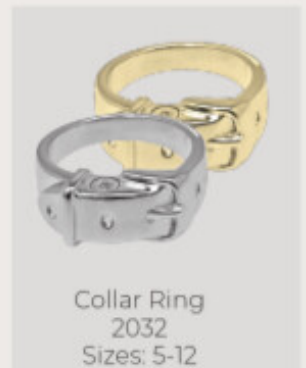

Tie Clip
TIECLP | TIECLP-ROUND
Sterling Silver

Buck Knife | 0327SS
Stainless Steel

ENGRAVED JEWELRY BAR PENDANTS

Nose Prints, Handwriting, Drawings and Letter Engraving.

- Sterling Silver
 14k Yellow Gold
 14k White Gold
 14k Rose Gold
 Platinum

HORIZONTAL BAR PENDANTS Necklace comes with a 16-20" adjustable chain.

Horizontal Bar Pendants with chamber can be engraved on top with a date or handwriting.

VERTICAL BAR PENDANTS

Vertical Bar Pendants with chamber can be engraved on both sides with a date or handwriting.

Jewelry photos are not actual size.

PET CREMATION JEWELRY: Designed to hold a small amount of your loved one's ashes.

Sterling Silver
 Gold-Plated
 14k Yellow Gold
 14k White Gold
 14k Rose Gold
 Platinum

Most cremation jewelry can be letter engraved.

Cylinders with keychain or ball chain option

Available in Aluminum Only

Aluminum Urn Memorial
Style ALUM | 12.5 mm x 50.5 mm | Shown Engraved + Plain

Available in Stainless Steel Only