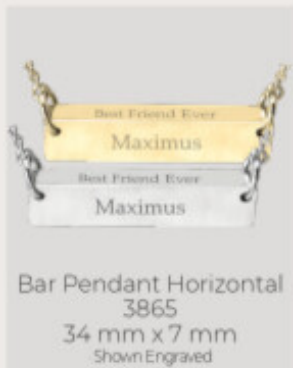

Tie Clip
TIECLP | TIECLP-ROUND
Sterling Silver

Buck Knife | 0327SS
Stainless Steel

ENGRAVED JEWELRY BAR PENDANTS

Nose Prints, Handwriting, Drawings and Letter Engraving.

- Sterling Silver
 14k Yellow Gold
 14k White Gold
 14k Rose Gold
 Platinum

HORIZONTAL BAR PENDANTS Necklace comes with a 16-20" adjustable chain.

Horizontal Bar Pendants with chamber can be engraved on top with a date or handwriting.

VERTICAL BAR PENDANTS

Vertical Bar Pendants with chamber can be engraved on both sides with a date or handwriting.

Jewelry photos are not actual size.

PET CREMATION JEWELRY: Designed to hold a small amount of your loved one's ashes.

Sterling Silver
 Gold-Plated
 14k Yellow Gold
 14k White Gold
 14k Rose Gold
 Platinum

Most cremation jewelry can be letter engraved.

Cylinders with keychain or ball chain option

Available in Aluminum Only

Aluminum Urn Memorial
Style ALUM | 12.5 mm x 50.5 mm | Shown Engraved + Plain

Available in Stainless Steel Only