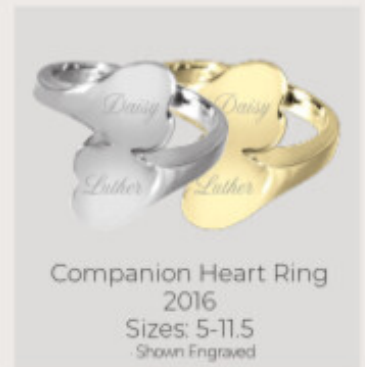

PET CREMATION JEWELRY: Designed to hold a small amount of your loved one's ashes.

☒ Sterling Silver
☒ Gold-Plated
☒ 14k Yellow Gold
☒ 14k White Gold
☒ 14k Rose Gold
☒ Platinum

Most cremation jewelry can be letter engraved.