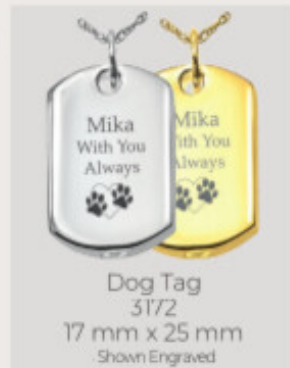

PET CREMATION JEWELRY: Designed to hold a small amount of your loved one's ashes.

☒ Sterling Silver
☒ Gold-Plated
☒ 14k Yellow Gold
☒ 14k White Gold
☒ 14k Rose Gold
☒ Platinum

Most cremation jewelry can be letter engraved.