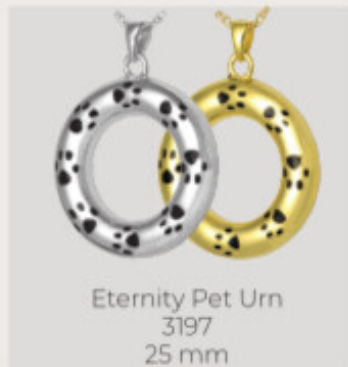

PET CREMATION JEWELRY: Designed to hold a small amount of your loved one's ashes.

☒ Sterling Silver
☒ Gold-Plated
☒ 14k Yellow Gold
☒ 14k White Gold
☒ 14k Rose Gold
☒ Platinum

Most cremation jewelry can be letter engraved.