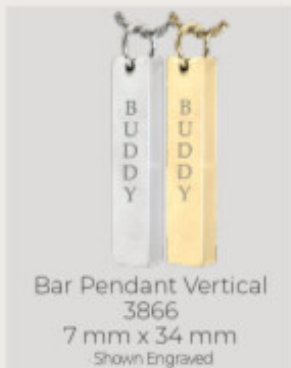

PET CREMATION JEWELRY: Designed to hold a small amount of your loved one's ashes.

☒ Sterling Silver
☒ Gold-Plated
☒ 14k Yellow Gold
☒ 14k White Gold
☒ 14k Rose Gold
☒ Platinum

Most cremation jewelry can be letter engraved.