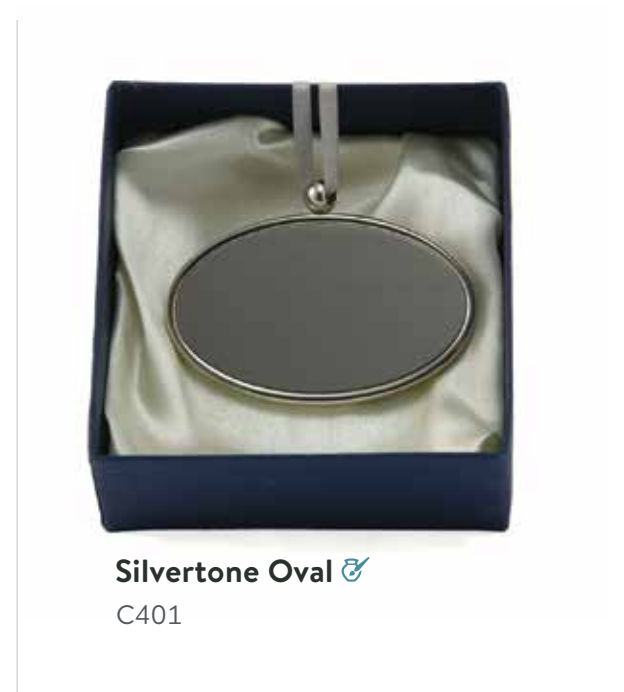

URN PENDANTS

MATERIAL: ALLOY

HEIGHT	WIDTH
1.6"	2.6"

Urn pendants do not hold cremated remains.

Golden Oval 
C400

Silvertone Oval 
C401

PERSONALIZATION PLATES

MATERIAL: ALLOY