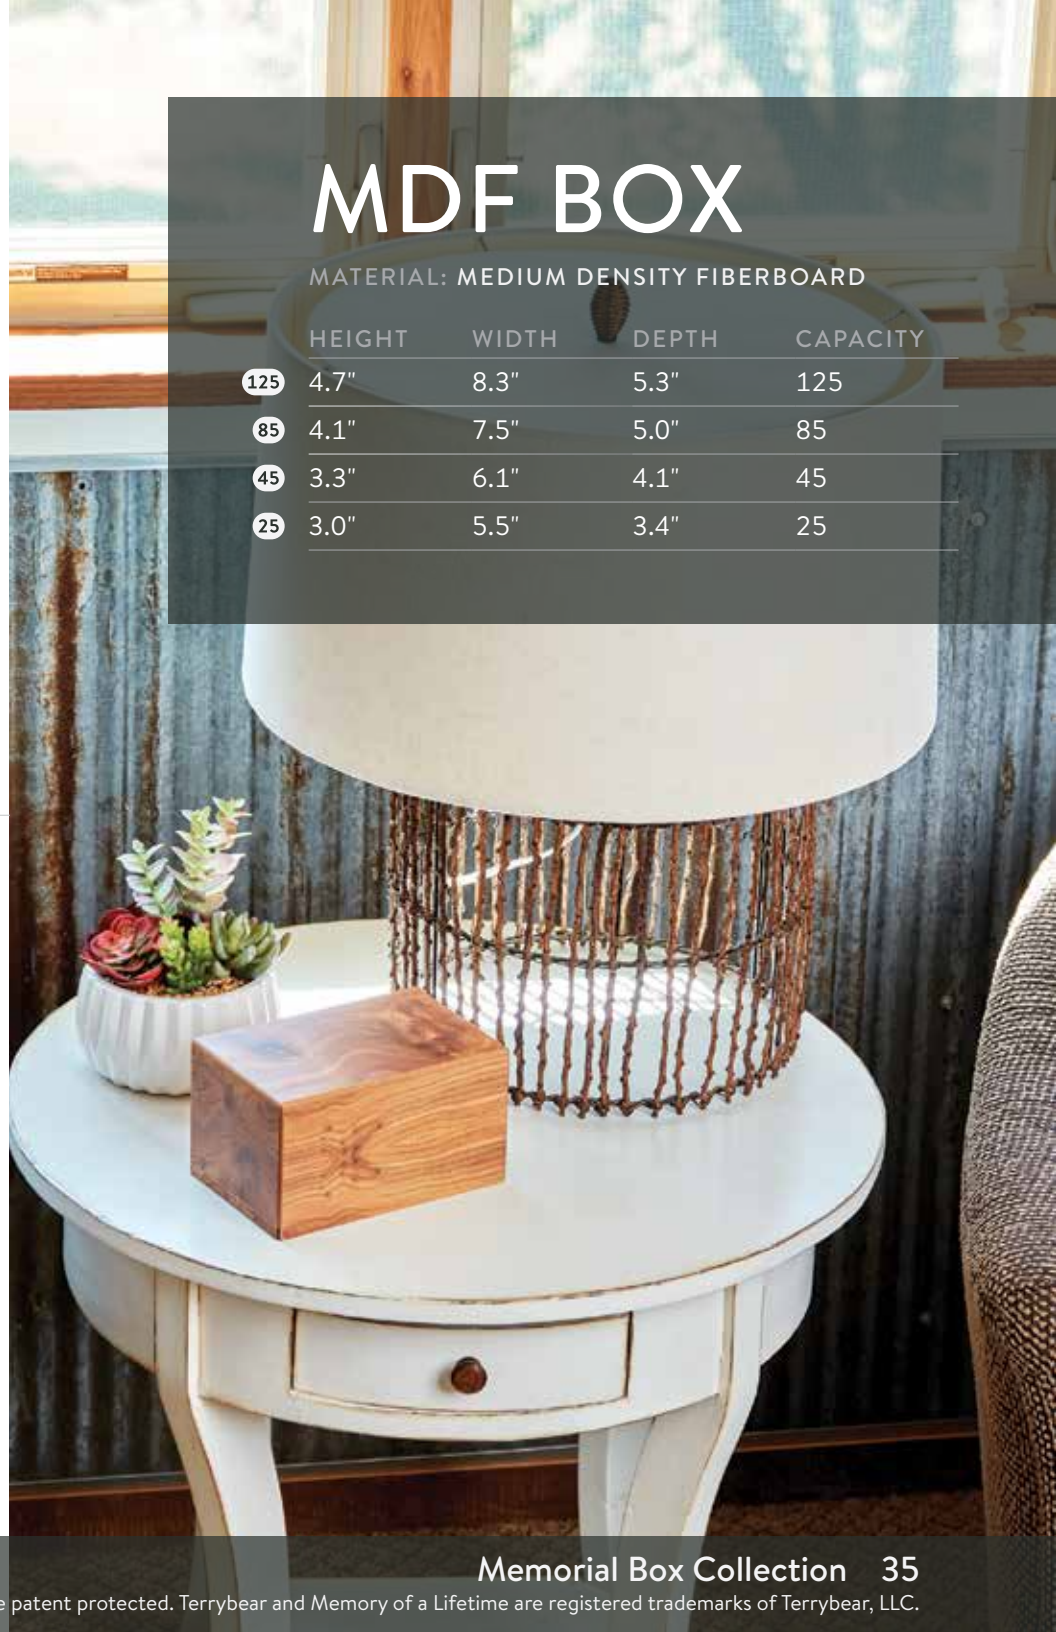

45 CMBC-45

25 CMBC-25

MDF BOX

MATERIAL: MEDIUM DENSITY FIBERBOARD

	HEIGHT	WIDTH	DEPTH	CAPACITY
125	4.7"	8.3"	5.3"	125
85	4.1"	7.5"	5.0"	85
45	3.3"	6.1"	4.1"	45
25	3.0"	5.5"	3.4"	25

36 Memorial Box Collection