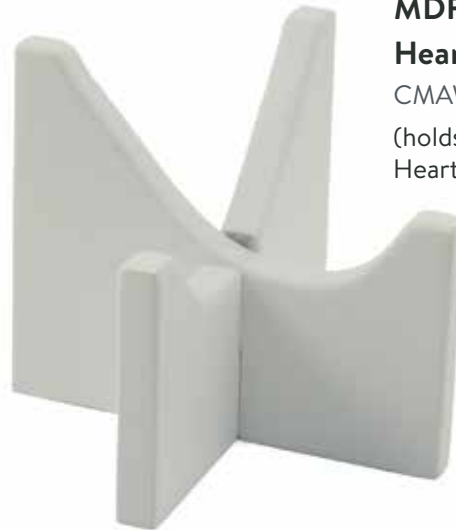

**MDF White
Heart Stand**
CMAWHS
(holds Arielle
Heart keepsakes)