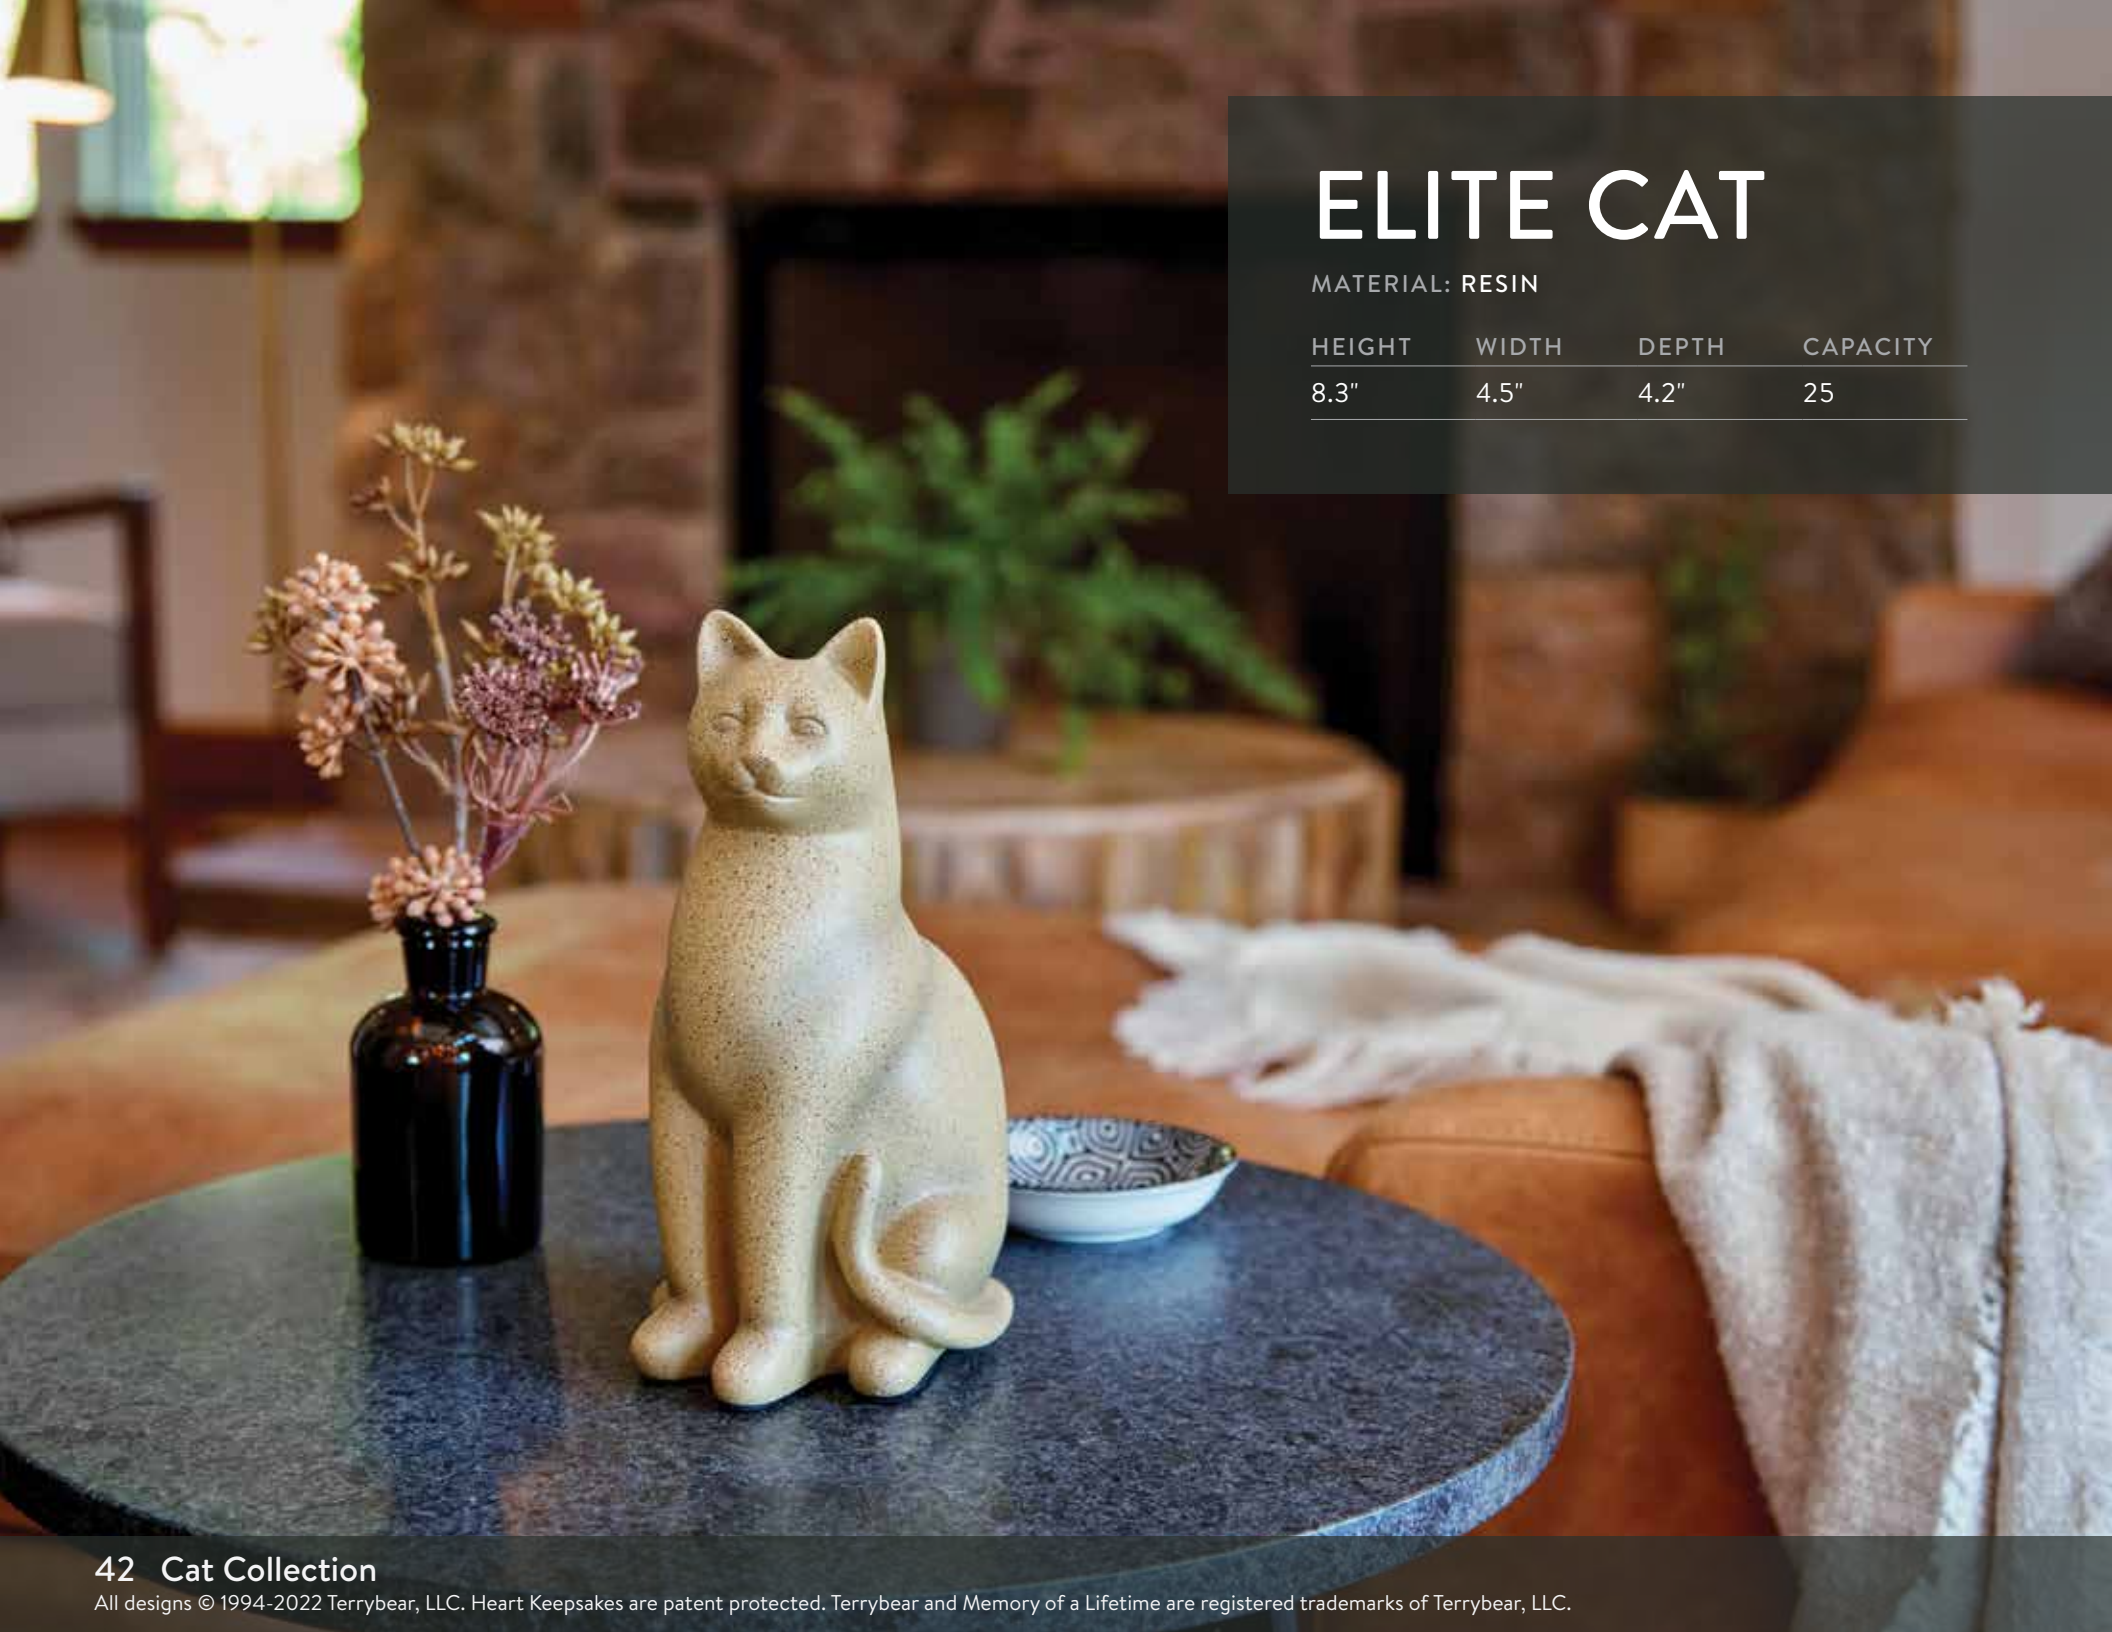

MATERIAL: RESIN

HEIGHT	WIDTH	DEPTH	CAPACITY
8.3"	4.5"	4.2"	25

42 Cat Collection

All designs © 1994-2022 Terrybear, LLC. Heart Keepsakes are patent protected. Terrybear and Memory of a Lifetime are registered trademarks of Terrybear, LLC.